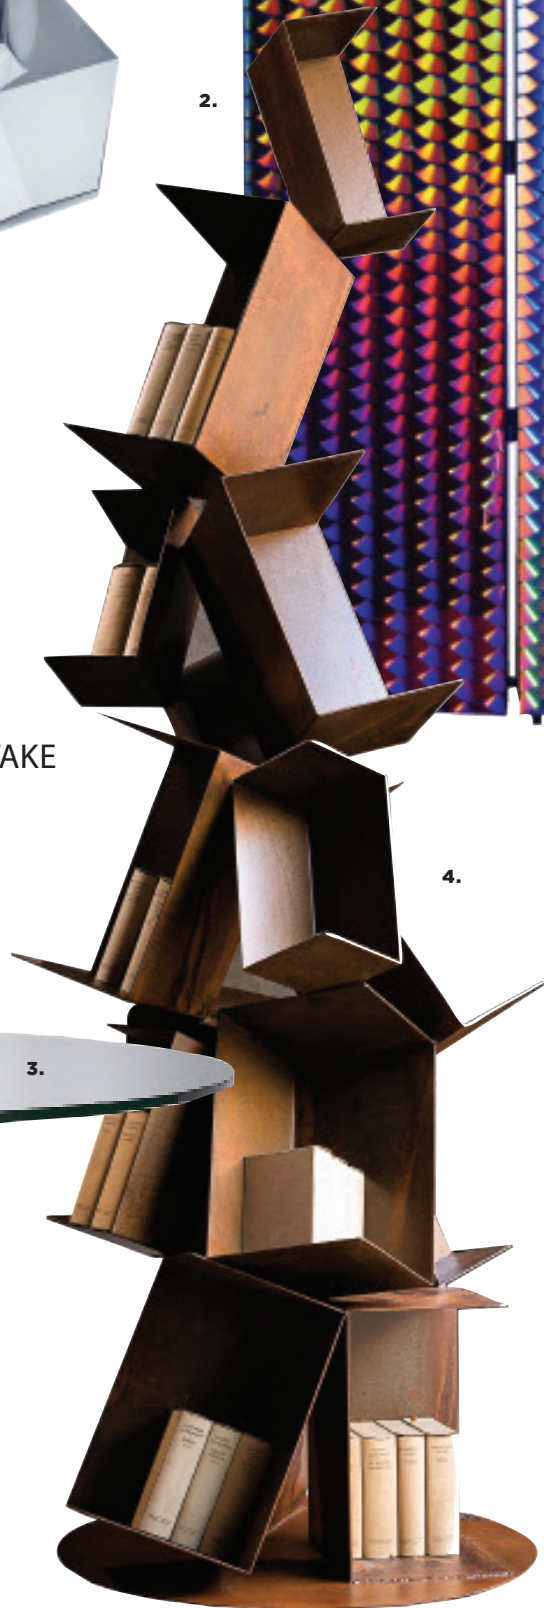

# SHOCK

HEAD-SWIVELING DESIGNS TAKE CENTER STAGE

PRODUCED BY NICOLE HADDAD

4.

3.

### 1. SPACE AGE

Tom Dixon's Cut chandelier features a mirror finish that reveals a translucent kaleidoscopic gem when switched on. Shown in chrome. [tomdixon.net](http://tomdixon.net)

### 2. DISCO SCREEN

André Dubreuil's rare three-panel screen is made of a blued steel frame mounted with overlapping compact discs. 80"H. [karlkemp.com](http://karlkemp.com)